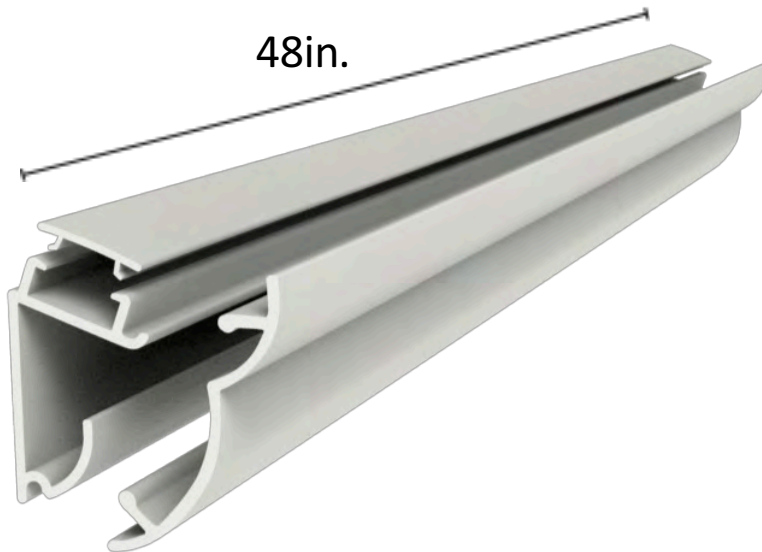

Trim Series

Cove lighting

Floor Accent lighting

LumaTrax Trim Series is a patented lighting channel with integrated cable management designed to hold an 8 - 12mm LED strip/tape. The channel provides an aesthetically appealing trim feature. Perfect for use above base boards, below ceiling crown molding or anywhere indirect linear lighting is desired.

- Simple Retrofit Solution with Surface Mount Technology
- Eliminates Fabrication Costs
- Customizable On Site – Modular and Cuttable
- “Disappears” into Architecture
- Integrated Cable Management for Any Low Voltage Cables
 - Speaker Wires, Ethernet Cables Etc.
- Allows for Continuous Lighting Around Corners
- Non-Metallic and Paintable

Trim Series

Lighting Enclosures

Specifications

Model #	Length	Part	Color
LT-TS-B-WH-4-01	48 Inches	Base Only	White
LT-TS-C-WH-4-01	48 Inches	Cover	White
LT-TS-L-CL-4-01	48 Inches	Lens	Clear
LT-TS-L-FR-4-01	48 Inches	Lens	Frosted

Feature	
Dimensions	48 x 1 x 1.88 (L x W x H)
Field Cuttable Channel	Yes
Paintable Cover	Yes
Environment	Indoor Location
Warranty	5 years

Project	Catalog	Approved by

Spec sheet - Inception Innovations