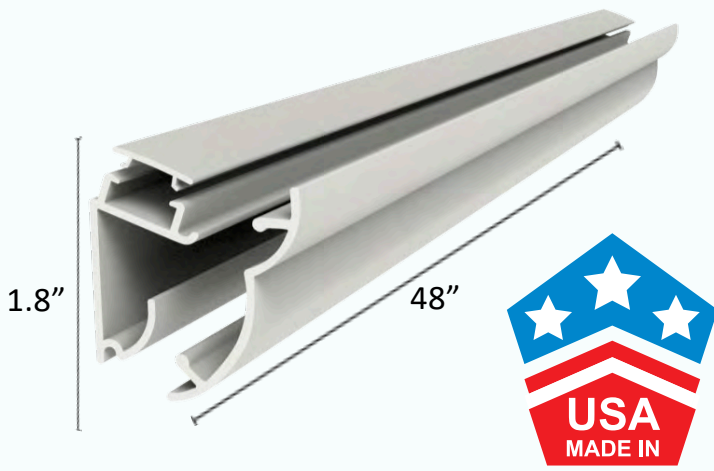

Trim Series Lighting Solutions

**INCEPTION
INNOVATIONS**

Description:

LumaTrax Trim Series solutions deliver a complete lighting solution for a plug-and-play installation. Made in USA and patented, LumaTrax lighting channel neatly hides LED strip lighting and wires with finished trim cover. The RGBW LED lighting has dedicated soft white LEDs as well as red, green and blue LEDs where over 16 million colors can be selected. The controller fits inside the LumaTrax channel and offers app-based control with dynamic scheduling. Optional accessories include: integration with Google Home and Alexa, wall panel and motion sensor control.

Mounting:

LumaTrax trim is surface mounted with tape or screws and both the lighting and LumaTrax channel can be easily cut to fit any location.

Features:

- Surface Mounted & Paintable
- Trim Appearance
- Integrated Wire Management
- Contractor Grade LED Lighting
- Easy to Install and Control
- UL Listed
- Made in USA

LUMATRAX RACEWAY CHANNEL:

- Integrated Wire Management
- Vinyl Base and Cover
- Polycarbonate Frosted Lens
- 48" Length, 1" Depth & 1.8" Height

CONTROL:

- Wireless Mesh (Bluetooth via App)
- Group Multiple Controllers
- 180' Wireless Range
- Built in Schedule