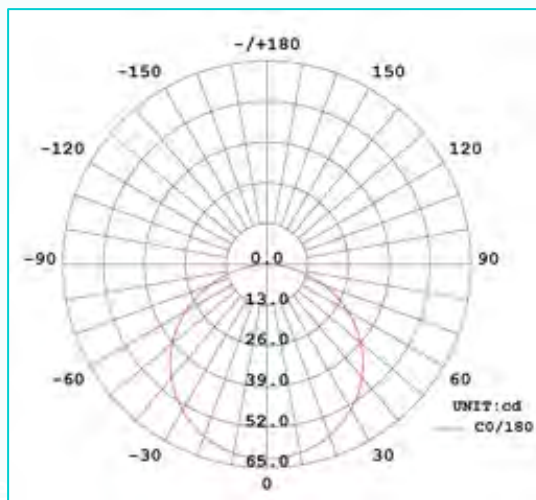

LUMINOUS INTENSITY DISTRIBUTION